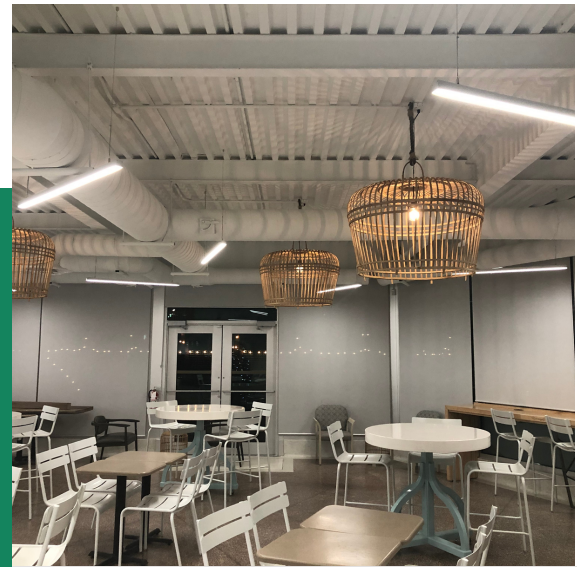

Suspended LED Extrusions

Specification Sheet

Product Number

AL08 - ROUND

Applications:

- Picture or art display
- Cabinetwork
- Shelving
- Wall
- Suspended ceiling
- Dimensions: 12.2 x 20.8 mm

Available with:

- Opal matte cover
- Semi-clear cover
- Clear cover
- Mounting clips or suspension wire

AL18 - LOW CEILING

Applications:

- Office
- Residential
- Custom Feature Lighting
- Dimensions: 35 mm x 35 mm

Available with:

Applications:

- Overhead lighting
- Task lighting
- Cove lighting
- Suspended or surface mount
- Dimensions: 27 x 20.3 mm

Available with:

- Opal matte cover
- Semi-clear cover
- Suspension wire or mounting clips