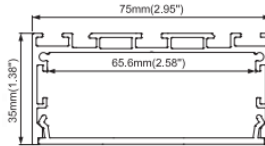

Applications:

- Overhead lighting
- Task lighting
- Cove lighting
- Suspended or surface mount
- Dimensions: 27 x 20.3 mm

Available with:

- Opal matte cover
- Semi-clear cover
- Suspension wire or mounting clips

AL29 - DEEP SUSPENDED

Applications:

- Suspended or surface mount
- Cabinetwork
- Shelving
- Jewelry cases
- Dimensions: 35.5 x 20.3 mm

Available with:

- Diffused cover
- End caps
- Suspension wire

AL46 - 75MM SUSPENDED

Applications:

- Ceiling lighting
- Suspended lighting
- Accent lighting
- Dimensions: 75 x 32 mm

Available with:

- Diffused cover
- Semi-clear cover
- End caps and suspension wire

Suspended LED Extrusions

Specification Sheet

Product Number

AL48 - WIDE LOW SUSPENDED

Applications:

- Office
- Residential
- Custom Feature Lighting
- Dimensions: 75 mm x 35 mm

Available with:

- Diffused cover
- End caps
- Mounting Clips
- Steel Wires
- Various Connectors