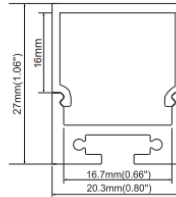

Applications:

- Overhead lighting
- Task lighting
- Cove lighting
- Suspended or surface mount
- Dimensions: 27 x 20.3 mm

Available with:

- Opal matte cover
- Semi-clear cover
- Suspension wire or mounting clips

AL29 - DEEP SUSPENDED

Applications:

- Suspended or surface mount
- Cabinetwork
- Shelving
- Jewelry cases
- Dimensions: 35.5 x 20.3 mm

Available with:

- Diffused cover
- End caps
- Suspension wire

AL46 - 75MM SUSPENDED

Applications:

- Ceiling lighting
- Suspended lighting
- Accent lighting
- Dimensions: 75 x 32 mm

Available with:

- Diffused cover
- Semi-clear cover
- End caps and suspension wire

Suspended LED Extrusions

Specification Sheet

Product Number

AL48 - WIDE LOW SUSPENDED

Applications:

- Office
- Residential
- Custom Feature Lighting
- Dimensions: 75 mm x 35 mm

Available with:

- Diffused cover
- End caps
- Mounting Clips
- Steel Wires
- Various Connectors