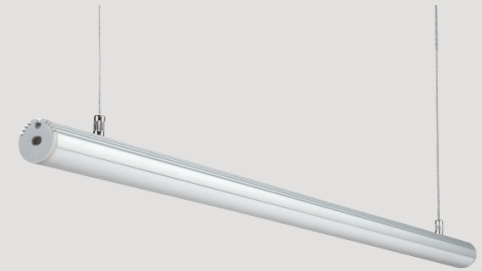

Suspended LED Extrusions

Specification Sheet

Product Number

AL08 - ROUND

Applications:

- Picture or art display
- Cabinetwork
- Shelving
- Wall
- Suspended ceiling
- Dimensions: 12.2 x 20.8 mm

Available with:

- Opal matte cover
- Semi-clear cover
- Clear cover
- Mounting clips or suspension wire

AL18 - LOW CEILING

Applications:

- Office
- Residential
- Custom Feature Lighting
- Dimensions: 35 mm x 35 mm

Available with:

- Diffused cover, Opal matte cover, Semi-clear cover, Black Cover
- End caps
- Mounting Clips
- Steel Wires
- Various Connectors

Suspended LED Extrusions

Specification Sheet

Product Number

AL28 - NARROW SUSPENDED

Applications:

- Overhead lighting
- Task lighting
- Cove lighting
- Suspended or surface mount
- Dimensions: 27 x 20.3 mm

Available with:

- Opal matte cover
- Semi-clear cover
- Suspension wire or mounting clips