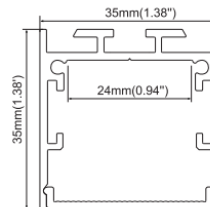

AL18 - LOW CEILING

Applications:

- Office
- Residential
- Custom Feature Lighting
- Dimensions: 35 mm x 35 mm