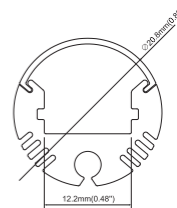

Suspended LED Extrusions

Specification Sheet

Product Number

AL08 - ROUND

Applications:

- Picture or art display
- Cabinetwork
- Shelving
- Wall
- Suspended ceiling
- Dimensions: 12.2 x 20.8 mm

Available with:

Applications:

- Overhead lighting
- Task lighting
- Cove lighting
- Suspended or surface mount
- Dimensions: 27 x 20.3 mm

Available with:

- Opal matte cover
- Semi-clear cover
- Suspension wire or mounting clips

AL29 - DEEP SUSPENDED

Applications:

- Suspended or surface mount
- Cabinetwork
- Shelving
- Jewelry cases
- Dimensions: 35.5 x 20.3 mm

Available with:

- Diffused cover
- End caps
- Suspension wire

AL46 - 75MM SUSPENDED

Applications:

- Ceiling lighting
- Suspended lighting
- Accent lighting
- Dimensions: 75 x 32 mm

Available with:

- Diffused cover
- Semi-clear cover
- End caps and suspension wire

Suspended LED Extrusions