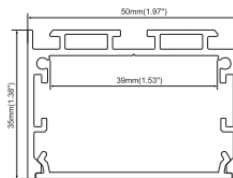

Applications:

- Overhead lighting
- Task lighting
- Cove lighting
- Suspended or surface mount
- Dimensions: 27 x 20.3 mm

Available with:

- Opal matte cover
- Semi-clear cover
- Suspension wire or mounting clips

AL29 - DEEP SUSPENDED

Applications:

- Suspended or surface mount
- Cabinetwork
- Shelving
- Jewelry cases
- Dimensions: 35.5 x 20.3 mm

Available with:

- Diffused cover
- End caps
- Suspension wire

AL46 - 75MM SUSPENDED

Applications:

- Ceiling lighting
- Suspended lighting
- Accent lighting
- Dimensions: 75 x 32 mm

Available with:

- Diffused cover
- Semi-clear cover
- End caps and suspension wire

Suspended LED Extrusions

Specification Sheet

Product Number

AL48 - WIDE LOW SUSPENDED

Applications:

- Office
- Residential
- Custom Feature Lighting
- Dimensions: 75 mm x 35 mm

Available with:

- Diffused cover
- End caps
- Mounting Clips
- Steel Wires
- Various Connectors