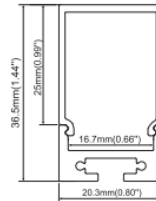

Applications:

- Overhead lighting
- Task lighting
- Cove lighting
- Suspended or surface mount
- Dimensions: 27 x 20.3 mm

Available with:

- Opal matte cover
- Semi-clear cover
- Suspension wire or mounting clips

AL29 - DEEP SUSPENDED

Applications:

- Suspended or surface mount
- Cabinetwork
- Shelving
- Jewelry cases
- Dimensions: 35.5 x 20.3 mm

Available with:

- Diffused cover
- End caps
- Suspension wire

AL46 - 75MM SUSPENDED

Applications:

- Ceiling lighting
- Suspended lighting
- Accent lighting
- Dimensions: 75 x 32 mm

Available with:

- Diffused cover
- Semi-clear cover
- End caps and suspension wire

Suspended LED Extrusions

Specification Sheet

Product Number

AL48 - WIDE LOW SUSPENDED

Applications:

- Office
- Residential
- Custom Feature Lighting
- Dimensions: 75 mm x 35 mm

Available with:

- Diffused cover
- End caps
- Mounting Clips
- Steel Wires
- Various Connectors