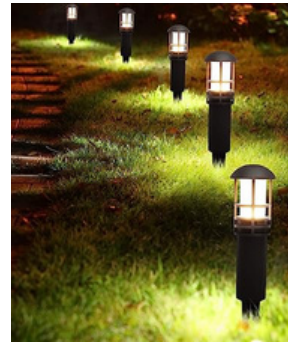

BROWN 360° DOWNLIGHT

CCT: 3000K Soft White
Lumens: 150lms
Voltage: 12V
Power: 3W
Rating: IP65
CRI: >80
Fixture colour: Brown
Material: Aluminum
Dimensions: 76mm x 254mm
Stake Length: 165mm
60inch pre-wired leads
Lifespan: 30,000 hours