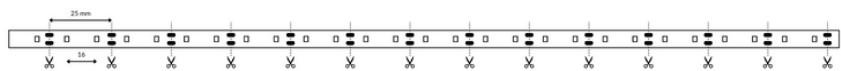

FLEXIBLE 3528 LED

Single Colour - White (FS60/FS120/FS240)

Illuminate your world with our single-colour 3528 SMD flexible LED strip lights. These slender and versatile LED strips offer seamless integration into any space, providing a warm and inviting glow. Whether you're accentuating decor or enhancing task lighting, our 3528 LED strips bring efficiency and sophistication to every corner of your home or business.

FS60, 60 LED/m, CV Strip

FS120, 120 LED/m, CV Strip

Colour Temperature (K)

▲ 2700K ▲ 3000K ▲ 3500K ▲ 4000K ▲ 5000K

Product Details

Part Number	FS60, FS120, FS240
Width	10mm wide, 5m spool
LED Count/m	60 LED/m (FS60) 120 LED/m (FS120) 240 LED/m (FS240)
Cuttable Length	25mm (FS120, FS240) 50mm (FS60 24 VDC) 100mm (FS60 12 VDC)
CRI	>70+ (FS240) >90+ (FS60, FS120)
IP Rating	IP20, IP65, IP68
Lifespan	50,000 hours (with recommended mounting to metal or glass surface)