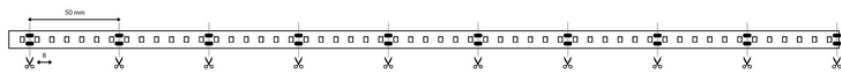

FLEXIBLE 3528 LED

Single Colour - White (FS60/FS120/FS240)

Illuminate your world with our single-colour 3528 SMD flexible LED strip lights. These slender and versatile LED strips offer seamless integration into any space, providing a warm and inviting glow. Whether you're accentuating decor or enhancing task lighting, our 3528 LED strips bring efficiency and sophistication to every corner of your home or business.

FS60, 60 LED/m, CV Strip

FS120, 120 LED/m, CV Strip

Colour Temperature (K)

▲ 2700K ▲ 3000K ▲ 3500K ▲ 4000K ▲ 5000K

Product Details

Part Number	FS60, FS120, FS240
Width	10mm wide, 5m spool
LED Count/m	60 LED/m (FS60) 120 LED/m (FS120) 240 LED/m (FS240)
Cuttable Length	25mm (FS120, FS240) 50mm (FS60 24 VDC) 100mm (FS60 12 VDC)
CRI	>70+ (FS240) >90+ (FS60, FS120)
IP Rating	IP20, IP65, IP68
Lifespan	50,000 hours (with recommended mounting to metal or glass surface)