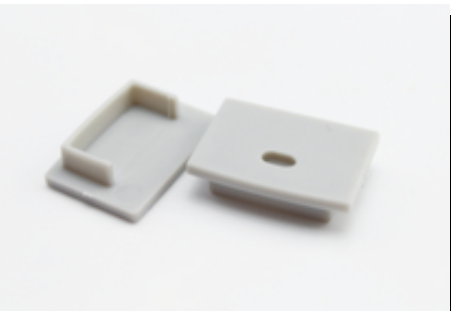

EXTRAS

END CAPS AND CONNECTORS

Complete your lighting vision with Zortech LED's aluminum LED profiles, offering diverse options for end caps and connectors. Tailor your design with a range of finishes, providing a polished appearance for custom shapes. Zortech ensures your LED installation achieves both a refined and cohesive look, allowing your lighting project to shine with both functionality and aesthetic appeal.