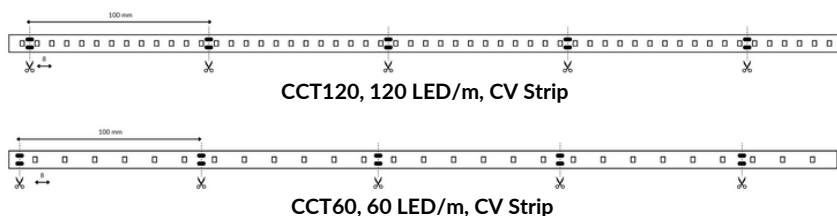

# FLEXIBLE 3528 LED

CCT Selectable White (CCT60/CCT120)

Transform your space with our CCT selectable white 3528 SMD flexible LED strip lights. Customizable colour temperature lets you switch between warm and cool lighting to suit any mood or occasion. Effortless to install and energy-efficient, these LED strips bring versatility and elegance to your decor.

## Product Details

Part Number	CCT60, CCT120
Width	10mm wide, 5m spool
LED Count/m	60 LED/m (CCT60) 120 LED/m (CCT120)
Cuttable Length	100mm (Standard)
CRI	>90+ (Standard)
IP Rating	IP20, IP65, IP67, IP68
Lifespan	50,000 hours (with recommended mounting to metal or glass surface)

## Electrical

Input Voltage      12 VDC (Standard)  
24 VDC (Standard)

Power Consumption      9.6 W/m (CCT60)  
19.4 W/m (CCT120)

Wire      Barrel, Locking Tab, Small Locking Tab, Blunt Wire