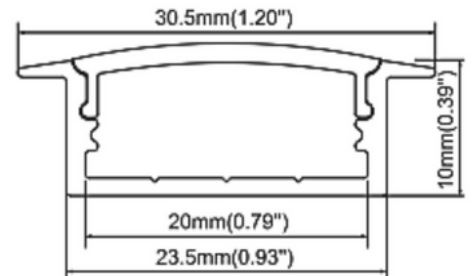

LED WIDE RECESSED EXTRUSION

AL13 - Low Profile

Transform your lighting with Zortech LED's AL13 wide low-profile recessed aluminum extrusion. Seamlessly blend LED strips for a modern and captivating lighting solution that delivers both style and functionality to your space.

Features

- 30.5mm wide from top, 10mm deep
- Anodized aluminum finish
- Powder coating available for an additional cost
- Best for accent lighting, bar lighting, and wall lighting
- Suitable with most flexible or hard LED Strips
- Available with Opal Matte, Semi-Clear, or Clear cover
- Mounting Options: Plastic or Metal Clips, Magnets, Swivel Clips, VHB, and Suspended Steel Wire

Lens Options

LED Engine Compatibility

Compatible with LED strips up to **14mm** wide

Mounting Options