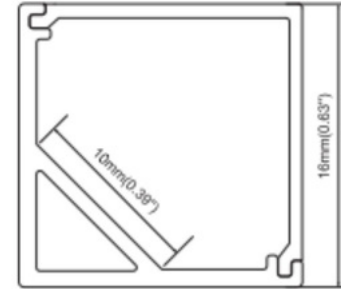

# LED 90° SLIM CORNER EXTRUSION

AL05

Transform corners into captivating focal points with Zortech LED's AL05 slim 90-degree corner aluminum extrusion. Effortlessly blend LED strips for a polished and dynamic lighting solution that adds both style and functionality to any space.

## Features

- 16mm wide, 16mm deep
- Anodized aluminum finish
- Powder coating available for an additional cost
- Best for retail shelving, accent lighting, and corner lighting
- Suitable with most flexible or hard LED Strips
- Available with Opal Matte or Semi-Clear cover
- Mounting Options: Plastic or Metal Clips, Magnets, Swivel Clips, VHB, and Suspended Steel Wire

## LED Engine Compatibility

Compatible with LED strips up to **10mm** wide