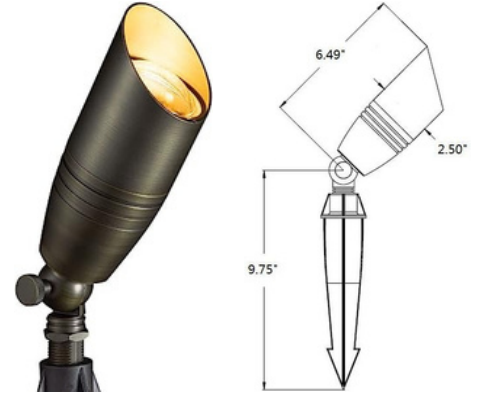

LED BLACK LANDSCAPE SPOTLIGHT

850533 - Specification Sheet

BENEFITS

- Low power consumption
- Water resistant
- Low maintenance

APPLICATIONS:

- Accent light for up or downlighting of outdoor features such as stone work, bushes, trees and garden features.

FEATURES:

- 3 year warranty
- Low wattage per fixture
- Low voltage 12V
- All stainless steel and plastic
- Outdoor rated

Product Specifications

| | |
|------------------|----------------------------------|
| Part Number | 850533 |
| CCT | 2700K Soft White |
| Fixture Colour | Matte Black |
| Fixture Material | Brass |
| Dimensions | 63mm x 165mm, 247mm stake length |
| IP Rating | IP65 |
| Lifespan | 50,000 hours |