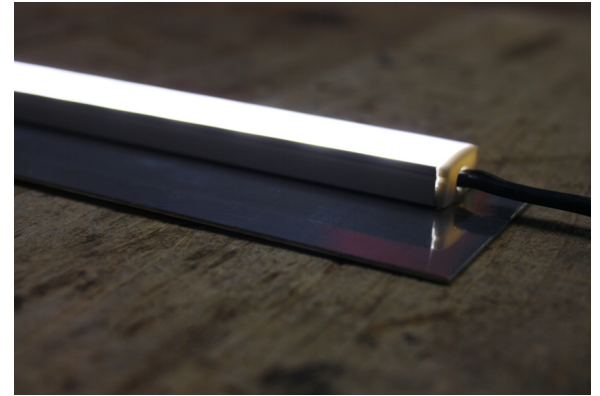

LED LANDSCAPE STRIP LIGHTING

850395 - Specification Sheet

BENEFITS

- Easy installation
- Low energy consumption
- Customized lengths

APPLICATIONS:

- Patios
- Decks
- Landscaping and more!

FEATURES:

- Bright, long lasting LED strip
- Slim design, custom lengths and light colour
- Low voltage 12V DC, optional 24V DC
- Waterproof LED strip for weather resistance, IP67
- Dimmable
- Mounted on stainless steel plate

Product Specifications

Part Number	850395
CCT	Warm White, Natural White, or Cool White
LED SMD	5050 (Standard), 3528, 5630
Fixture	Silver, 304 Stainless Steel, Encapsulated LED Strip
Dimensions	45mm Plate, 1mm 20 AWG Wire Up to 4' lengths, 100mm increments
IP Rating	IP67
Lifespan	50,000 hours