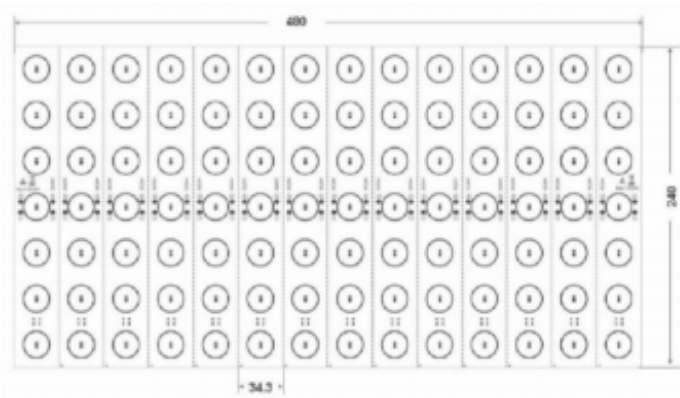

LED Flexible Back Lighting Panel

Specification Sheet

236501

APPLICATIONS

- Back Lighting
- Retail
- Commercial
- Advertising
- Specialty
- Signage

FEATURES

- 160° Lens
- 1" Strips
- Can be cut and customized
- Linkable

SPECIFICATIONS

Size: 480x240mm
 Colour: 2700-6500K
 Material: Flexible
 Luminous Flux: 3200 lms/sheet
 Lifespan: 50,000 hours
 LEDs: 98 pcs, per 480mm, 7 pcs per inch-wide section
 Remark: Linkable
 Lumens per Watt: 34lms/watt per 480mm

BENEFITS

- Even light cast
- No hot spots
- Can get media within 1" of the light source

POWER ENVIRONMENT

Input Voltage: 24 VDC
 Total Power Consumption: 34W per sheet

WORKING ENVIRONMENT

Temperature: -20°C to +35°C
 Indoor/Outdoor, Covered

SPECIFICATIONS

Size: 480x240mm
 Colour: 2700-6500K
 Material: Flexible
 Luminous Flux: 3200 lms/sheet
 Lifespan: 50,000 hours
 LEDs: 50 pcs, per 480mm
 Remark: Linkable
 Lumens per Watt: 34lms/watt per 480mm