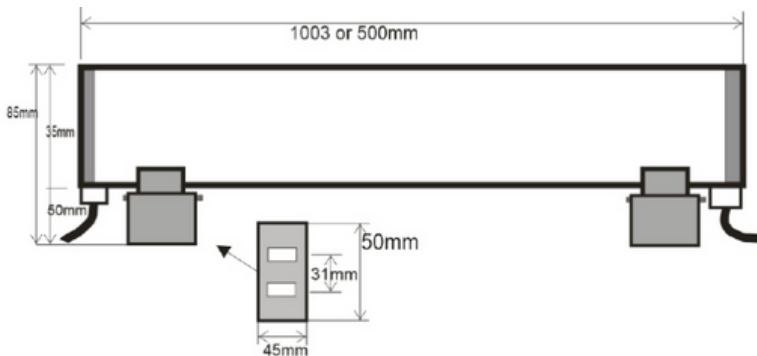

Linear Wall Washer

Specification Sheet

2340XX

APPLICATIONS   FEATURES

- Wall Washing
- Down lighting for decks
- Architectural lighting
- Stairways
- Displays
- Office and more
- IP65 Rated
- Stainless steel hardware
- Swivel base
- Waterproof silicone gasket connection
- 15°, 25°, 42°, 60°, 90° beam angle

SPECIFICATIONS

Size: 500mm x 43mm x 35mm
1000mm x 43mm x 35mm
Colour: 3000K, 4000K, 5000K, 6000K, RGB and RGBW
Material: Aluminium housing, glass, stainless steel
Weight: 2.2lbs
Lifespan: 50,000 hours
Remark: Direct replacement
Wattage: Available in 18 & 36 Watt

Part Number	Power	IP Rating	Colour	Sizes	Beam Angles
234019-500	24V	IP65	3000, 4000, 5000, Single Colour	500mm	15/25/45/60/90
234019-1000	24V	IP65	3000, 4000, 5000, Single Colour	1000mm	15/25/45/60/90
234020-500	24V	IP65	RGB	500mm	15/25/45/60/90
234020-1000	24V	IP65	RGB	1000mm	15/25/45/60/90
234021-500	24V	IP65	RGBW	500mm	15/25/45/60/90
234021-1000	24V	IP65	RGBW	1000mm	15/25/45/60/90