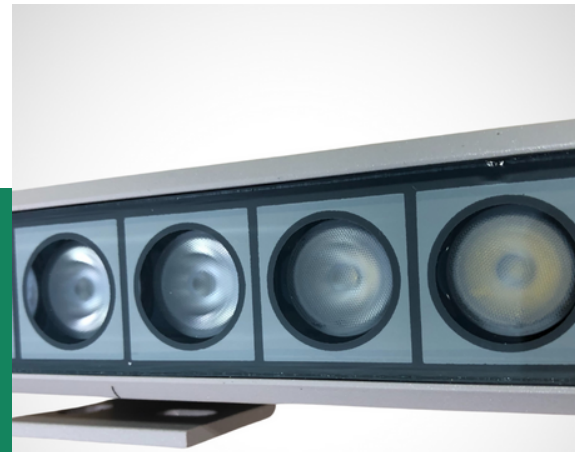

Linear Wall Washer

Specification Sheet

2340XX

APPLICATIONS   FEATURES

- Wall Washing
- Down lighting for decks
- Architectural lighting
- Stairways
- Displays
- Office and more
- IP65 Rated
- Stainless steel hardware
- Swivel base
- Waterproof silicone gasket connection
- 15°, 25°, 42°, 60°, 90° beam angle

SPECIFICATIONS

Size: 500mm x 43mm x 35mm
1000mm x 43mm x 35mm
Colour: 3000K, 4000K, 5000K, 6000K, RGB and RGBW
Material: Aluminium housing, glass, stainless steel
Weight: 2.2lbs
Lifespan: 50,000 hours
Remark: Direct replacement
Wattage: Available in 18 & 36 Watt

Part Number	Power	IP Rating	Colour	Sizes	Beam Angles
234019-500	24V	IP65	3000, 4000, 5000, Single Colour	500mm	15/25/45/60/90
234019-1000	24V	IP65	3000, 4000, 5000, Single Colour	1000mm	15/25/45/60/90
234020-500	24V	IP65	RGB	500mm	15/25/45/60/90
234020-1000	24V	IP65	RGB	1000mm	15/25/45/60/90
234021-500	24V	IP65	RGBW	500mm	15/25/45/60/90
234021-1000	24V	IP65	RGBW	1000mm	15/25/45/60/90