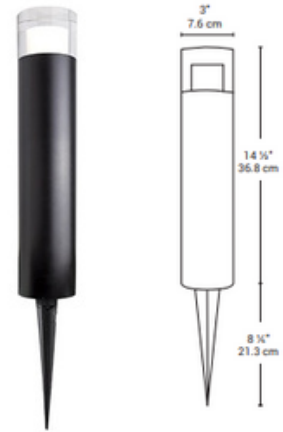

LED 360° LANDSCAPE FIXTURE

230659 - Specification Sheet

BENEFITS

- Low power consumption
- Water resistant
- Low maintenance

APPLICATIONS:

- Accent light for outdoor features such as pathways, stair ways, bushes, trees and garden features.

FEATURES:

- 3 year warranty
- Low wattage per fixture
- Low voltage 12V
- All stainless steel and plastic
- Outdoor rated

Product Specifications

Part Number	230659
CCT	3000K Warm White
Fixture Colour	Black and Clear
Fixture Material	Aluminum and Acrylic
Dimensions	76mm x 365mm, 213mm stake length
IP Rating	IP65
Lifespan	50,000 hours