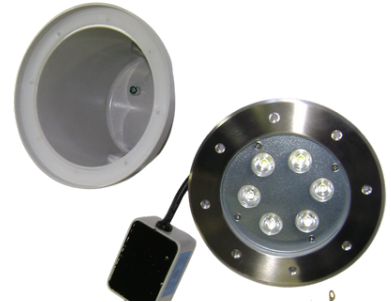

LED UNDERGROUND WELL LIGHTS

230649 - Specification Sheet

BENEFITS

- Low energy consumption
- Bright focused LED light
- Choose the colour that best works for your application: Warm White, Natural White, Cool, White, RGB or RGBW colour changing

APPLICATIONS:

- General lighting
- Landscaping
- Commercial
- Residential
- Gardens and more

FEATURES:

- Stainless 304 steel trim ring
- ABS inground sleeve
- IP67 rated for damp and wet locations

Product Specifications

Part Number	230649	Power Factor	>0.95
CCT	RGB, 3000K Warm White	Electrical	
Fixture Colour	Silver Trim	Input Voltage	24 VDC
Fixture Material	Aluminum and 304 Stainless Steel	Power Consumption	9 W
Dimensions	85 x 35mm	Environment	-30°C to +40°C Indoor/Outdoor
IP Rating	IP67	Remark	Direct Replacement
Lifespan	50,000 hours		