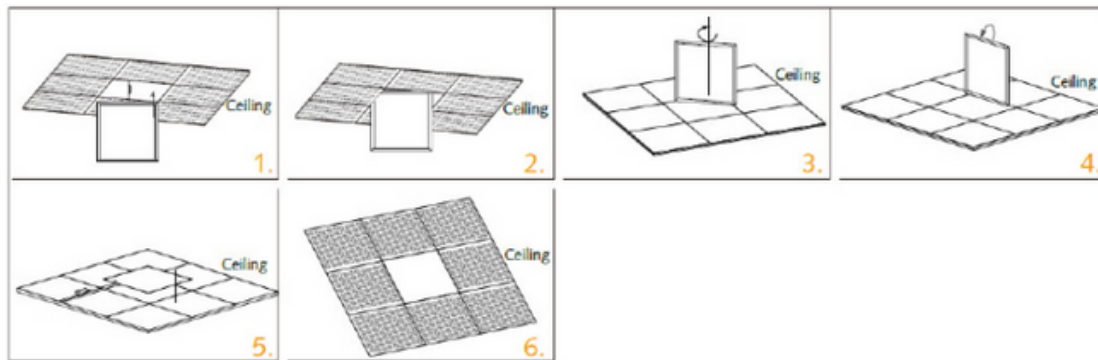

Backlit LED Panel

CCT/Output Selectable

Installation Sheet

230636

WALL MOUNT

RECESSED MOUNT

SUSPENSION

Backlit LED Panel