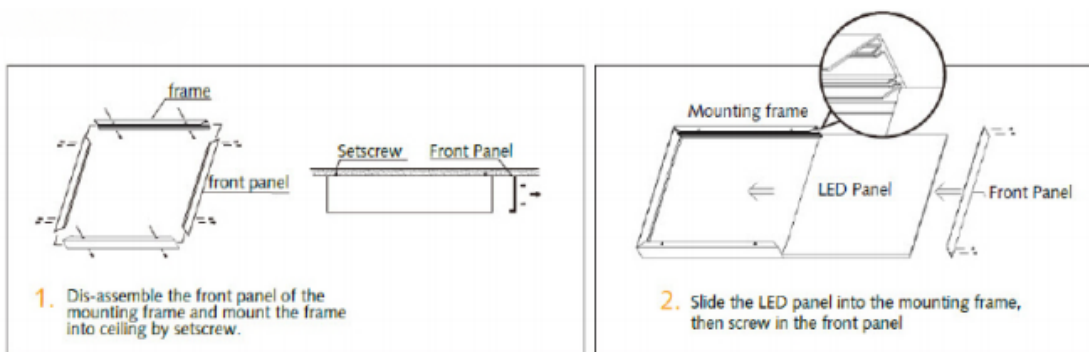

CEILING MOUNT