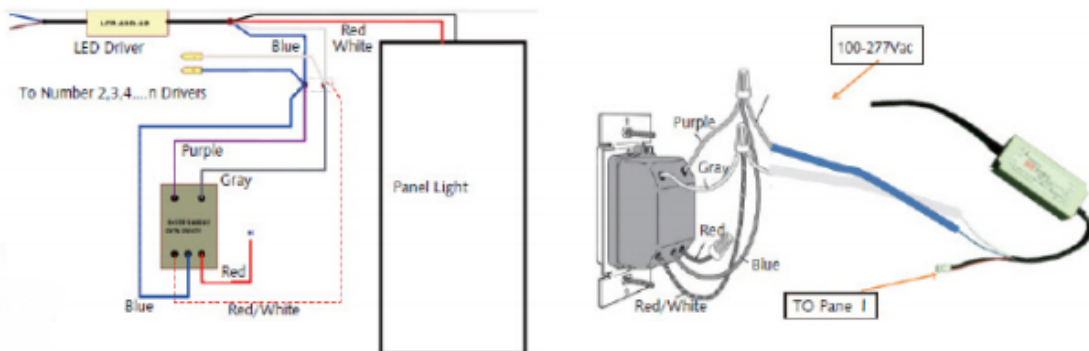

Backlit LED Panel

CCT/Output Selectable

Installation Sheet

230636

WALL MOUNT

RECESSED MOUNT

SUSPENSION

Backlit LED Panel

CCT/Output Selectable

Installation Sheet

230636

CEILING MOUNT

WIRING DIAGRAM

Dimmer Recommended

Lutron LED o ~ 10 V dimmer:

DVTV, DVSCTV which is able to be purchased from most of electricity stores