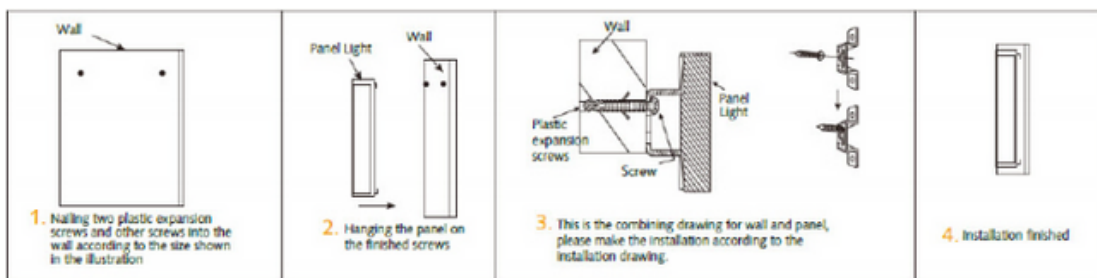

Backlit LED Panel

CCT/Output Selectable

Installation Sheet

230636

WALL MOUNT

RECESSED MOUNT

SUSPENSION

Backlit LED Panel