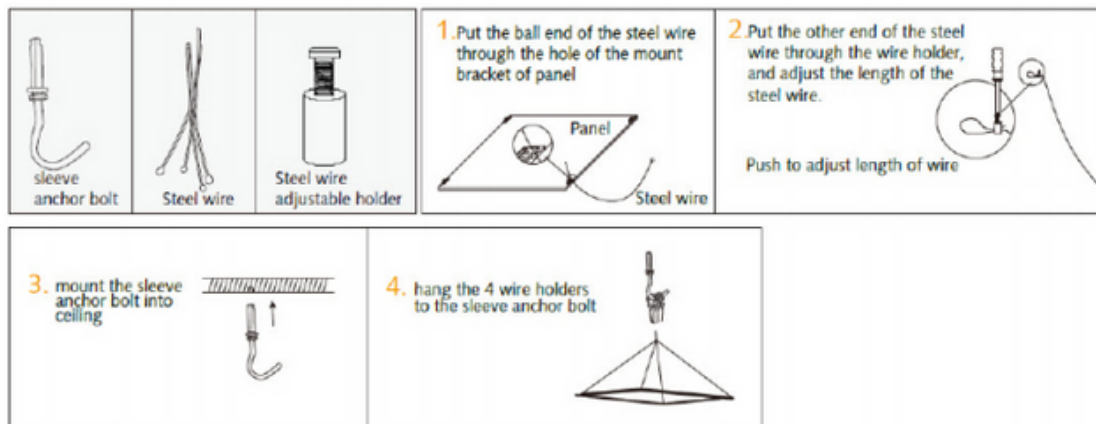

Backlit LED Panel

CCT/Output Selectable

Installation Sheet

230636

WALL MOUNT

RECESSED MOUNT

SUSPENSION

Backlit LED Panel

CCT/Output Selectable

Installation Sheet

230636

CEILING MOUNT

WIRING DIAGRAM

Dimmer Recommended

Lutron LED o ~ 10 V dimmer:

DVTV, DVSCTV which is able to be purchased from most of electricity stores