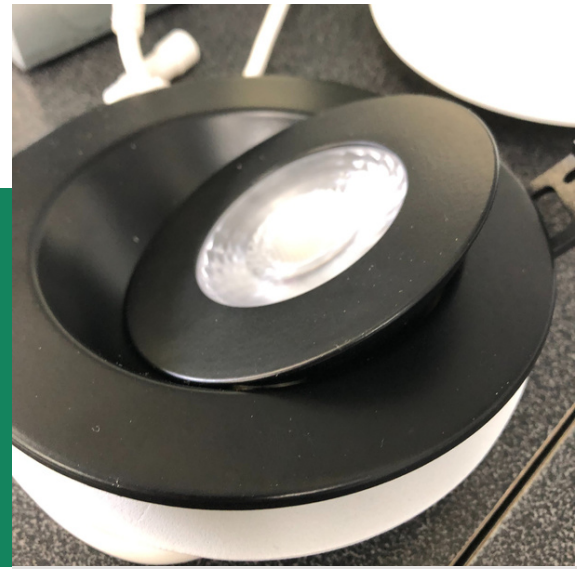

Swivel LED Pot Lights

Specification Sheet

230630