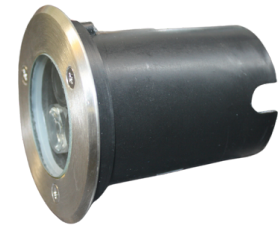

LED UNDERGROUND LIGHTS

230572 - Specification Sheet

BENEFITS

- Low energy consumption
- Bright focused LED light
- Choose the colour that best works for your application: Warm White, Natural White, Cool, White, RGB or RGBW colour changing

APPLICATIONS:

- General lighting
- Landscaping
- Commercial
- Residential
- Gardens and more

FEATURES:

- Stainless 304 steel trim ring
- ABS inground sleeve
- IP67 rated for damp and wet locations

Product Specifications

Part Number	230572	Beam Angles	15°, 30°, 45°, 60°, 120°
CCT	Single Colour, RGB or RGBW available	Electrical	
Fixture Colour	Silver Trim	Input Voltage	12 VDC 24 VDC
Fixture Material	Stainless Steel and Aluminum	Power Consumption	9W/18W/27W
Dimensions	85 x 75 mm (9W) 160 x 85mm (18W) 180 x 85 mm (27W)	Environment	-30°C to +40°C Indoor/Outdoor
IP Rating	IP67	Remark	Direct Replacement
Lifespan	50,000 hours		