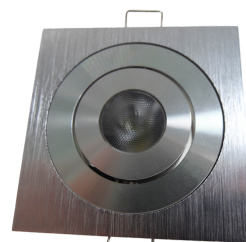

Under Cabinet Lighting

Specification Sheet

23053X

APPLICATIONS

- Cabinet Lighting
- Displays
- Down lighting
- Accent lighting

FEATURES

- 3 W Cree LED
- Aluminum trim
- Swivel head on certain models
- Easy installation
- 12 V DC

BENEFITS

- Low energy consumption
- Long lifespan
- Low maintenance

SPECIFICATIONS

Part #	Power	Lumens	Size	Cut Out Size	Wattage	Colour	Beam
230531	12VDC	120-140	50.5 x 27 mm	43 mm	3	3000K, 4000K, 5000K	120°
230532	12VDC	126-143	41.5 x 35 mm	33 mm	3	3000K, 4000K, 5000K	15°, 30°, 45°, 60°
230533	12VDC	120-140	50.5 x 35 mm	42 mm	3	3000K, 4000K, 5000K	30°
230533-S	12VDC	110-120	60 x 60 x 33 mm	50 mm	3	3000K, 4000K, 5000K	15°, 30°

#230533-S