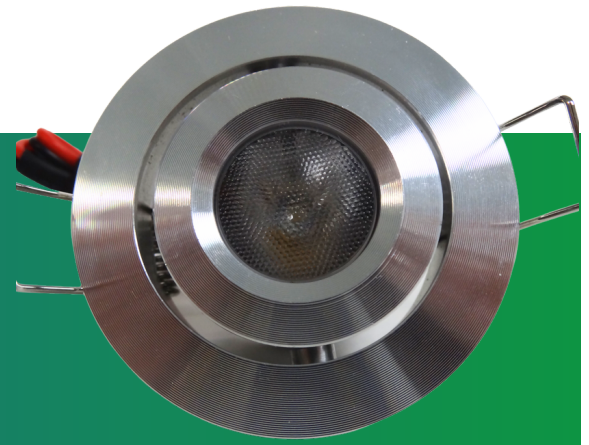

Under Cabinet Lighting

Specification Sheet

23053X

APPLICATIONS

- Cabinet Lighting
- Displays
- Down lighting
- Accent lighting

FEATURES

- 3 W Cree LED
- Aluminum trim
- Swivel head on certain models
- Easy installation
- 12 V DC

BENEFITS

- Low energy consumption
- Long lifespan
- Low maintenance

SPECIFICATIONS

Part #	Power	Lumens	Size	Cut Out Size	Wattage	Colour	Beam
230531	12VDC	120-140	50.5 x 27 mm	43 mm	3	3000K, 4000K, 5000K	120°
230532	12VDC	126-143	41.5 x 35 mm	33 mm	3	3000K, 4000K, 5000K	15°, 30°, 45°, 60°
230533	12VDC	120-140	50.5 x 35 mm	42 mm	3	3000K, 4000K, 5000K	30°
230533-S	12VDC	110-120	60 x 60 x 33 mm	50 mm	3	3000K, 4000K, 5000K	15°, 30°