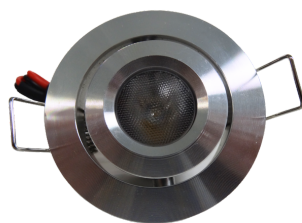

Under Cabinet Lighting

Specification Sheet

23053X

APPLICATIONS

- Cabinet Lighting
- Displays
- Down lighting
- Accent lighting

FEATURES

- 3 W Cree LED
- Aluminum trim
- Swivel head on certain models
- Easy installation
- 12 V DC

BENEFITS

- Low energy consumption
- Long lifespan
- Low maintenance

SPECIFICATIONS

Part #	Power	Lumens	Size	Cut Out Size	Wattage	Colour	Beam
230531	12VDC	120-140	50.5 x 27 mm	43 mm	3	3000K, 4000K, 5000K	120°
230532	12VDC	126-143	41.5 x 35 mm	33 mm	3	3000K, 4000K, 5000K	15°, 30°, 45°, 60°
230533	12VDC	120-140	50.5 x 35 mm	42 mm	3	3000K, 4000K, 5000K	30°
230533-S	12VDC	110-120	60 x 60 x 33 mm	50 mm	3	3000K, 4000K, 5000K	15°, 30°

#230533