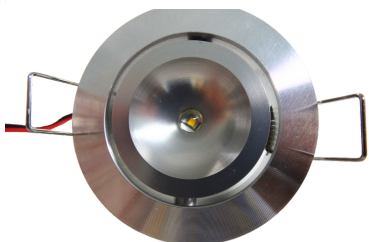

Under Cabinet Lighting

Specification Sheet

23053X

APPLICATIONS

- Cabinet Lighting
- Displays
- Down lighting
- Accent lighting

FEATURES

- 3 W Cree LED
- Aluminum trim
- Swivel head on certain models
- Easy installation
- 12 V DC

BENEFITS

- Low energy consumption
- Long lifespan
- Low maintenance

SPECIFICATIONS

Part #	Power	Lumens	Size	Cut Out Size	Wattage	Colour	Beam
230531	12VDC	120-140	50.5 x 27 mm	43 mm	3	3000K, 4000K, 5000K	120°
230532	12VDC	126-143	41.5 x 35 mm	33 mm	3	3000K, 4000K, 5000K	15°, 30°, 45°, 60°
230533	12VDC	120-140	50.5 x 35 mm	42 mm	3	3000K, 4000K, 5000K	30°
230533-S	12VDC	110-120	60 x 60 x 33 mm	50 mm	3	3000K, 4000K, 5000K	15°, 30°