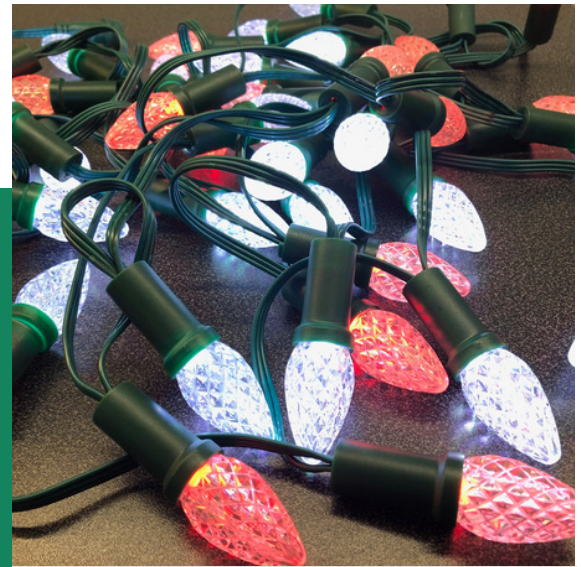

Pixel String

Specification Sheet

230000