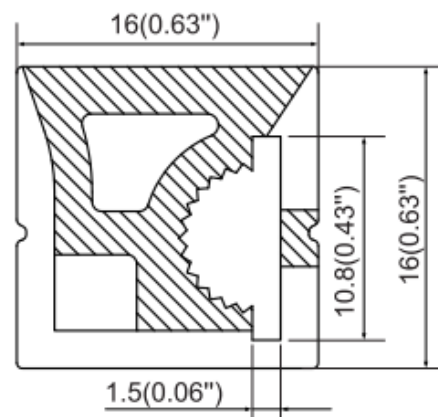

LED LARGE SILICONE EXTRUSION

S1616-S

Experience dynamic lighting with Zortech LED's S1616-S large silicone extrusion. Seamlessly blend LED strips for a versatile and captivating "do it yourself" neon type lighting, great for indoor and outdoor applications.

Features

- 16mm wide, 16mm deep
- White silicone finish
- Best for accent lighting, neon type lighting
- Suitable with most flexible LED Strips
- Mounting Options: Plastic or Metal Clips, Magnets, Swivel Clips, VHB, and Suspended Steel Wire

Finish Options

LED Engine Compatibility

Compatible with LED strips up to 10mm wide

Mounting Options