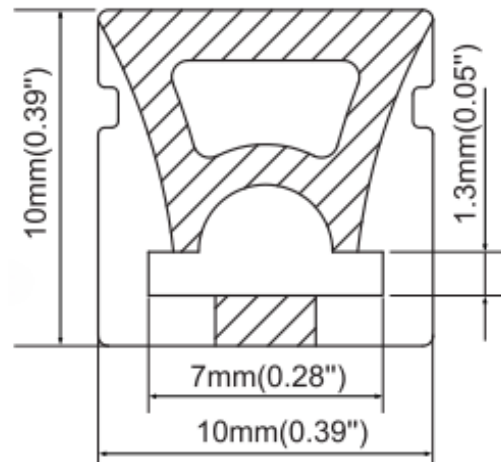

LED SMALL SILICONE EXTRUSION

S1010-T

Experience dynamic lighting with Zortech LED's S1010-T small silicone extrusion. Seamlessly blend LED strips for a versatile and captivating "do it yourself" neon type lighting, great for indoor and outdoor applications.

Features

- 10mm wide, 10mm deep
- White silicone finish
- Best for accent lighting, neon type lighting
- Suitable with most flexible LED Strips
- Mounting Options: Plastic or Metal Clips, Magnets, Swivel Clips, VHB, and Suspended Steel Wire

Finish Options

LED Engine Compatibility

Compatible with LED strips up to 7mm wide

Mounting Options